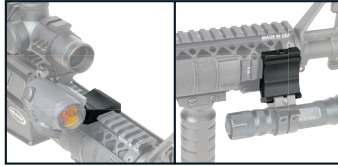

## TACTICAL PICATINNY OFFSET RAIL ADAPTER

**⚠ WARNING: UNLOAD FIREARMS BEFORE INSTALLATION TO PREVENT SHOOTING ACCIDENTS.**

- MOUNTS ON PICATINNY-STYLE RAILS
- PERFECT FOR MOUNTING MINI-RED DOT SCOPES, LIGHTS AND OTHER ACCESSORIES
- FAST TRANSITION BETWEEN MAGNIFIED AND REFLEX-STYLE OPTICS
- AIRCRAFT GRADE 6061-T6 ALUMINUM, TYPE III HARD COAT ANODIZED